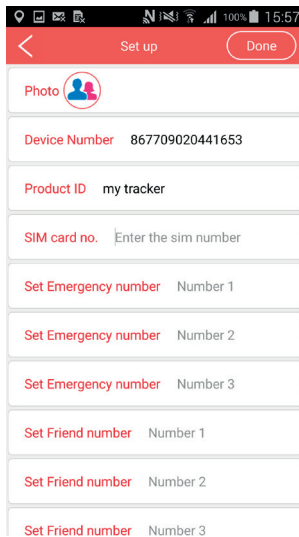

- SET EMERGENCY NUMBER

Add numbers that your child can call in the event of an emergency. This will also allow you to call this number.

- SET FRIEND NUMBER

This allows you to enter up to 5 other permitted numbers that can call the watch.

- SET MONITOR NUMBER

These numbers allow you to call the watch and listen without the watch being answered.

- SET GEO-FENCE

This allows you to set-up a perimeter from any set area. If your child wanders outside the geo-fence you will receive a notification on your mobile device. You can set from 200M to 500M.

- SET DAYS

You can set the days that you want `alarms` to be set, i.e: reminders.

- SET WI-FI

If you are in a Wi-Fi zone you can pair to this Wi-Fi signal to allow in door tracking.

• SET ALARM

Input the time and date for an alarm on the watch. You can also name the alarm type.

• Change password

This allows you to change the login password.

Press `Done` at the top of the screen BUT make sure your watch is switched on otherwise it will not be updated. To activate the Map Tracking function press on the information / icon area.