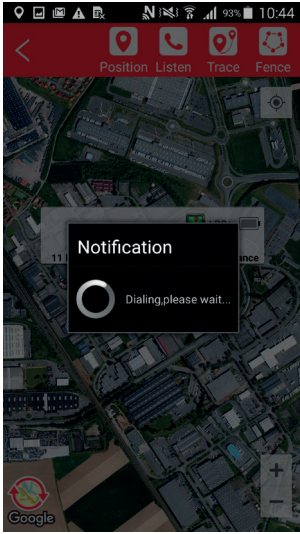

• Change password

This allows you to change the login password.

Press `Done` at the top of the screen BUT make sure your watch is switched on otherwise it will not be updated. To activate the Map Tracking function press on the information / icon area.

THOMSON

MAP TRACKING PAGE

On this page you have some options such as:

- MAP setting: You can choose if you prefer the standard map or satellite view.
- Compass button : Which indicates North position
- Zoom buttons : Enlarge or reduce the map view. You can touch the screen to enlarge or reduce.

POSITION

Click on this option to show the current location of your Personal Watch, date and hours, battery level and signal type, (e.g: GPS or GSM). If you press the position button, the tracker is checked every 40 seconds for the next 30 mins

TRACE

Input a date and check all the movement of the tracker for that day

FENCE

A "Fence" is a virtual boundary for a zone which the Personal Watch is not supposed to leave. For example if you use the Personal Watch device on your child, you could set up a geo-fence around your house or property to get an alert if your child leaves the area.