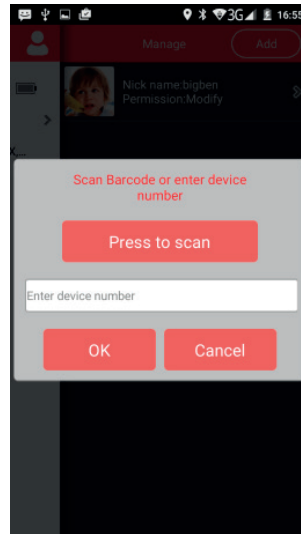

01. Press `Registration` to start

02. Add all the information requested, in all the boxes, and press `Register`.

Note: Please ensure that you also read and agree to the user agreement.

03. You can login using your phone number and password

-

- Registering your Personal Watch

You now need to register your Personal Watch on your account. For the first installation the app will ask you to add a new device.

01. Press 'Add devices now'

02. Manually add the serial number of the device or scan the barcode. You can find this on the last page / rear of the instruction booklet. This code is also found on the inside of the watch.

You will need to add your account password twice to bind the watch to your account.

03. Your Personal Watch is now synchronized with your device and added to your account.

THE MAIN SCREEN

After logging in, you will see the main screen. This screen shows your added device with some information such as your device name / date / hours and the precise location of the Personal Watch.

To activate the GPS function you will need to go outside as GPS does not work inside buildings.

To set-up the Personal Watch press the person icon in the top right hand corner of the screen. This will take to the 'Manage' screen.