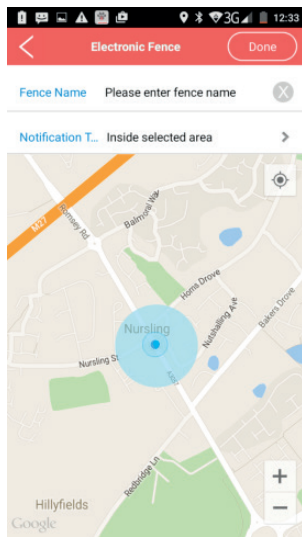

TRACE

Input a date and check all the movement of the tracker for that day

FENCE

A "Fence" is a virtual boundary for a zone which the Personal Watch is not supposed to leave. For example if you use the Personal Watch device on your child, you could set up a geo-fence around your house or property to get an alert if your child leaves the area.

To set up a geo-fence, you need to press the "Fence" icon and then press "Add"

01. Enter the name of the Fence zone
02. Choose if you want to receive a notification when the watch enters or leaves the set area.
03. To add a geo-fence simply add an area on your map.