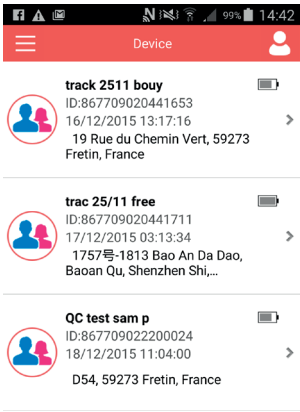

- SET MONITOR NUMBER

These numbers allow you to call the watch and listen without the watch being answered.

- SET GEO-FENCE

This allows you to set-up a perimeter from any set area. If your child wanders outside the geo-fence you will receive a notification on your mobile device. You can set from 200M to 500M.

- SET DAYS

You can set the days that you want `alarms` to be set, i.e: reminders.

- SET WI-FI

If you are in a Wi-Fi zone you can pair to this Wi-Fi signal to allow in door tracking.

• SET ALARM

Input the time and date for an alarm on the watch. You can also name the alarm type.

• Change password

This allows you to change the login password.

Press `Done` at the top of the screen BUT make sure your watch is switched on otherwise it will not be updated. To activate the Map Tracking function press on the information / icon area.