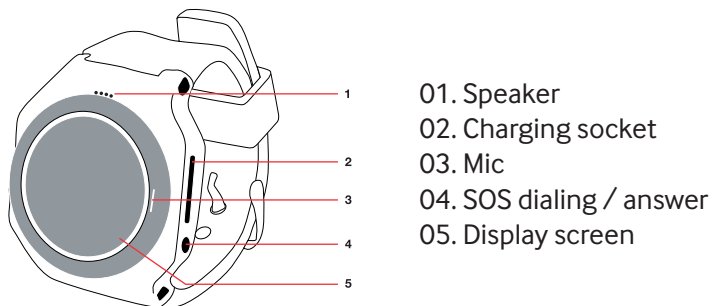

THOMSON Personal Watch

Thank you for purchasing this THOMSON product. In case of a malfunction please refer to the support information at the end of this manual. We highly appreciate any feedback which helps us to improve our products. Please keep this instruction manual for future reference.

WARRANTY

This product bearing the THOMSON trademark, is guaranteed by the manufacturer for a period of 1 year from the date of purchase, and will, during this period, be replaced with the same or a similar model, at our option, free of charge if there is a defect due to faulty material or workmanship. This guarantee does not cover defects arising from accidental damage, misuse or wear and tear and is available only to the original purchaser of the product. This does not affect your statutory rights.

CONTENTS OF THE PACKAGE

- GPS Personal Watch Unit
- USB Charging cable
- Screw driver
- Quick start manual

PERSONAL WATCH ELEMENTS

CHARGING YOUR PERSONAL WATCH

01. Your THOMSON Personal Watch features a built-in rechargeable battery. To charge it, you need to use the charging cable which has been supplied with the device. Plug the USB connector into an AC adaptor (maximum rating 1A output) with a USB AC adaptor (e.g. the one which came with your smartphone) or directly in to the USB socket of your computer.
02. Open the USB connection on the right side of the watch and attach the cable. Attach the opposite end of the cable to a power source and allow 2 hours for charging.