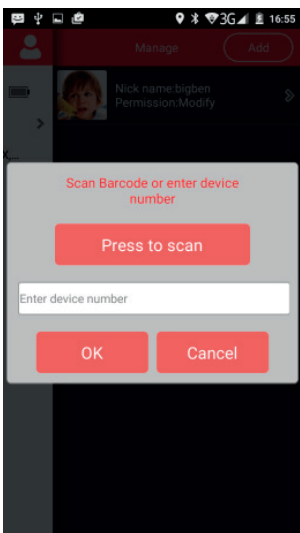

03. If you are adding a watch that is assigned to another account the APP will ask you for a password which you will have to obtain from the master account holder. You can then track multiple watches on your account. NOTE: You cannot make adjustments to the watch if you are not the master account holder.