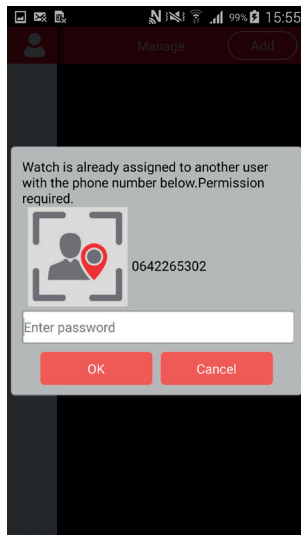

Press the `Person` icon, in the top right hand corner of the main page, and then press the `Add` button on the Manage page. If you have more than one tracker you can add it to the same account.

01. Press Add devices now

02. Manually add the serial number of the device or scan the barcode.

03. If you are adding a watch that is assigned to another account the APP will ask you for a password which you will have to obtain from the master account holder. You can then track multiple watches on your account. NOTE: You cannot make adjustments to the watch if you are not the master account holder.