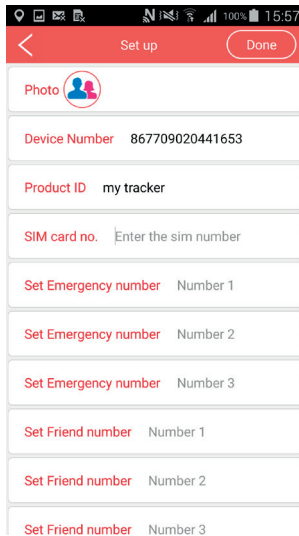

- DEVICE NUMBER

This is the number of your Personal Watch that you scanned earlier.

- PRODUCT ID

You can rename the watch with this option.

- SIM CARD NUMBER

This is the number on the SIM card inside the watch.

- SET EMERGENCY NUMBER

Add numbers that your child can call in the event of an emergency. This will also allow you to call this number.

- SET FRIEND NUMBER

This allows you to enter up to 5 other permitted numbers that can call the watch.

- SET MONITOR NUMBER

These numbers allow you to call the watch and listen without the watch being answered.

- SET GEO-FENCE

This allows you to set-up a perimeter from any set area. If your child wanders outside the geo-fence you will receive a notification on your mobile device. You can set from 200M to 500M.