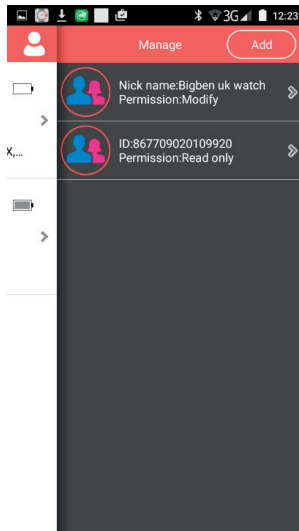

-

- Registering your Personal Watch

You now need to register your Personal Watch on your account. For the first installation the app will ask you to add a new device.

01. Press 'Add devices now'

02. Manually add the serial number of the device or scan the barcode. You can find this on the last page / rear of the instruction booklet. This code is also found on the inside of the watch.

You will need to add your account password twice to bind the watch to your account.

03. Your Personal Watch is now synchronized with your device and added to your account.

THE MAIN SCREEN

After logging in, you will see the main screen. This screen shows your added device with some information such as your device name / date / hours and the precise location of the Personal Watch.

To activate the GPS function you will need to go outside as GPS does not work inside buildings.

To set-up the Personal Watch press the person icon in the top right hand corner of the screen. This will take to the 'Manage' screen.