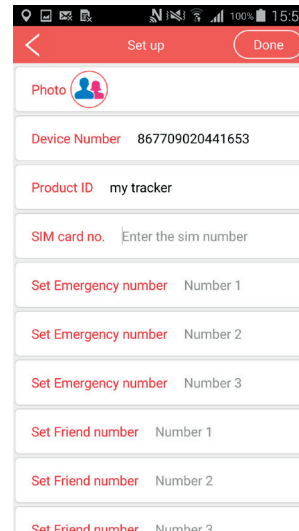

-

- Registering your Personal Watch

You now need to register your Personal Watch on your account. For the first installation the app will ask you to add a new device.

01. Press 'Add devices now'

02. Manually add the serial number of the device or scan the barcode. You can find this on the last page / rear of the instruction booklet. This code is also found on the inside of the watch.

You will need to add your account password twice to bind the watch to your account.

03. Your Personal Watch is now synchronized with your device and added to your account.

THE MAIN SCREEN

After logging in, you will see the main screen. This screen shows your added device with some information such as your device name / date / hours and the precise location of the Personal Watch.

To activate the GPS function you will need to go outside as GPS does not work inside buildings.

To set-up the Personal Watch press the person icon in the top right hand corner of the screen. This will take to the 'Manage' screen.