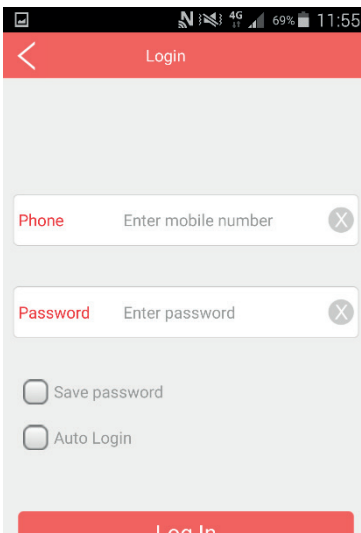

GPS P WATCH APP

- Installing the GPS P WATCH application

Look for the "GPS P WATCH" app in the Apple store/Google Play store and download it to your mobile device.

- Registering an account

For your Personal Watch to work you will need to register an account first. This is required so you can use your mobile device to connect to the THOMSON server that the Personal Watch is sending its data to. The first time you open the app or when you've logged out of your account, you will see the login screen which allows you to register new accounts.

01. Press `Registration` to start

02. Add all the information requested, in all the boxes, and press `Register`.

Note: Please ensure that you also read and agree to the user agreement.

03. You can login using your phone number and password

-

- Registering your Personal Watch

You now need to register your Personal Watch on your account. For the first installation the app will ask you to add a new device.

01. Press 'Add devices now'

02. Manually add the serial number of the device or scan the barcode. You can find this on the last page / rear of the instruction booklet. This code is also found on the inside of the watch.

You will need to add your account password twice to bind the watch to your account.

03. Your Personal Watch is now synchronized with your device and added to your account.

THE MAIN SCREEN

After logging in, you will see the main screen. This screen shows your added device with some information such as your device name / date / hours and the precise location of the Personal Watch.