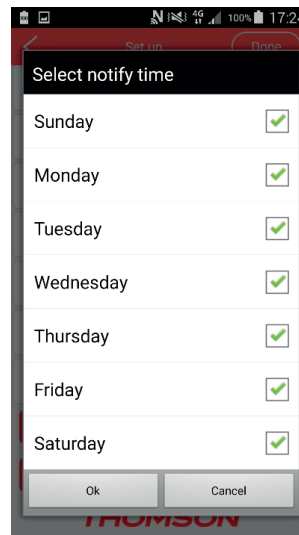

- SET EMERGENCY NUMBER

Add numbers that your child can call in the event of an emergency. This will also allow you to call this number.

- SET FRIEND NUMBER

This allows you to enter up to 5 other permitted numbers that can call the watch.

- SET MONITOR NUMBER

These numbers allow you to call the watch and listen without the watch being answered.

- SET GEO-FENCE

This allows you to set-up a perimeter from any set area. If your child wanders outside the geo-fence you will receive a notification on your mobile device. You can set from 200M to 500M.

- SET DAYS

You can set the days that you want `alarms` to be set, i.e: reminders.

- SET WI-FI

If you are in a Wi-Fi zone you can pair to this Wi-Fi signal to allow in door tracking.

• SET ALARM

Input the time and date for an alarm on the watch. You can also name the alarm type.

• Change password

This allows you to change the login password.

Press `Done` at the top of the screen BUT make sure your watch is switched on otherwise it will not be updated. To activate the Map Tracking function press on the information / icon area.