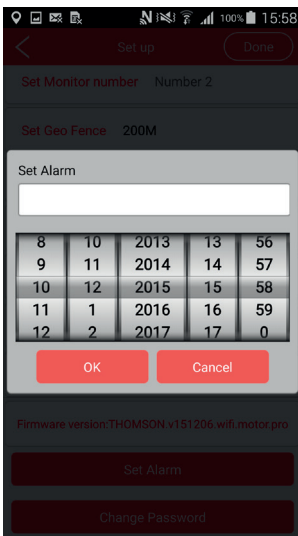

- SET MONITOR NUMBER

These numbers allow you to call the watch and listen without the watch being answered.

- SET GEO-FENCE

This allows you to set-up a perimeter from any set area. If your child wanders outside the geo-fence you will receive a notification on your mobile device. You can set from 200M to 500M.

- SET DAYS

You can set the days that you want `alarms` to be set, i.e: reminders.

- SET WI-FI

If you are in a Wi-Fi zone you can pair to this Wi-Fi signal to allow in door tracking.

• SET ALARM

Input the time and date for an alarm on the watch. You can also name the alarm type.

• Change password

This allows you to change the login password.

Press `Done` at the top of the screen BUT make sure your watch is switched on otherwise it will not be updated. To activate the Map Tracking function press on the information / icon area.

THOMSON

MAP TRACKING PAGE

On this page you have some options such as:

- MAP setting: You can choose if you prefer the standard map or satellite view.
- Compass button : Which indicates North position
- Zoom buttons : Enlarge or reduce the map view. You can touch the screen to enlarge or reduce.