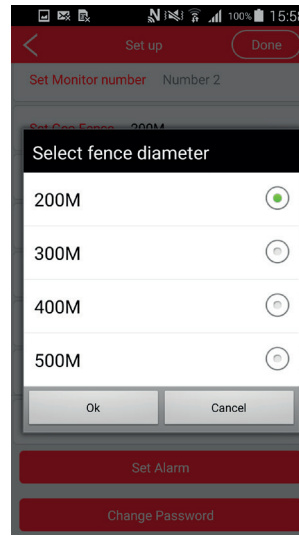

Press on the 'Account name' and it will take you to the set-up options.

- PHOTO

The first option allows you to add a photo. You can take a new photo with your mobile device or select an image from your existing library.

- DEVICE NUMBER

This is the number of your Personal Watch that you scanned earlier.

- PRODUCT ID

You can rename the watch with this option.

- SIM CARD NUMBER

This is the number on the SIM card inside the watch.

- SET EMERGENCY NUMBER

Add numbers that your child can call in the event of an emergency. This will also allow you to call this number.

- SET FRIEND NUMBER

This allows you to enter up to 5 other permitted numbers that can call the watch.

- SET MONITOR NUMBER

These numbers allow you to call the watch and listen without the watch being answered.

- SET GEO-FENCE

This allows you to set-up a perimeter from any set area. If your child wanders outside the geo-fence you will receive a notification on your mobile device. You can set from 200M to 500M.