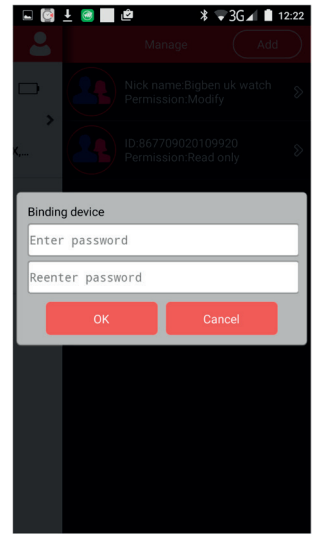

01. Press `Registration` to start

02. Add all the information requested, in all the boxes, and press `Register`.

Note: Please ensure that you also read and agree to the user agreement.

03. You can login using your phone number and password

-

- Registering your Personal Watch

You now need to register your Personal Watch on your account. For the first installation the app will ask you to add a new device.

01. Press 'Add devices now'

02. Manually add the serial number of the device or scan the barcode. You can find this on the last page / rear of the instruction booklet. This code is also found on the inside of the watch.

You will need to add your account password twice to bind the watch to your account.

03. Your Personal Watch is now synchronized with your device and added to your account.

THE MAIN SCREEN

After logging in, you will see the main screen. This screen shows your added device with some information such as your device name / date / hours and the precise location of the Personal Watch.

To activate the GPS function you will need to go outside as GPS does not work inside buildings.

To set-up the Personal Watch press the person icon in the top right hand corner of the screen. This will take to the 'Manage' screen.