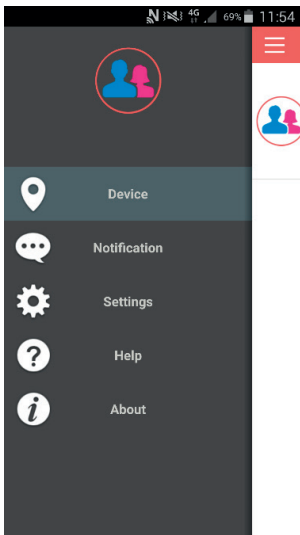

MENU PAGE

Press the menu icon, in the top left corner, to take you to the menu page.

On this page you have access to your Device, Notification, Settings, Help section and information on the Personal Watch.

Push on this buttons and you back to the main screen.

NOTIFICATION

Pressing Notifications takes you to the notifications list to show all notification alerts.

SETTINGS

Pressing Settings takes to the settings page.

• On this page:

- You can add a photo
- Change the name
- Indicate male or female
- Select if you want to receive notifications
- Choose what type of notifications :Sound or vibration
- Modify your password
- Log out.

Note: Make sure you press `save settings` when you make any adjustments

Pressing Help takes you to the help page. Press on full instructions to be directed to the help page link where you can find these instructions/