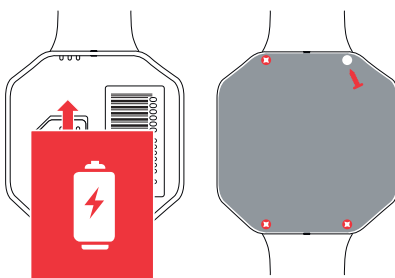

03. Now press the SOS button for 3 seconds to switch on the watch. The Thomson name will appear and after a few seconds the Hours / date / day / Battery life and Network status, will be displayed.