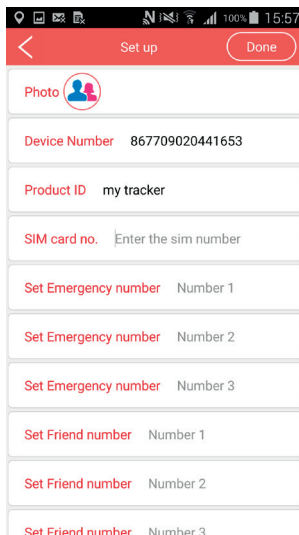

- SET EMERGENCY NUMBER

Add numbers that your child can call in the event of an emergency. This will also allow you to call this number.

- SET FRIEND NUMBER

This allows you to enter up to 5 other permitted numbers that can call the watch.

- SET MONITOR NUMBER

These numbers allow you to call the watch and listen without the watch being answered.

- SET GEO-FENCE

This allows you to set-up a perimeter from any set area. If your child wanders outside the geo-fence you will receive a notification on your mobile device. You can set from 200M to 500M.

- SET DAYS

You can set the days that you want `alarms` to be set, i.e: reminders.

- SET WI-FI

If you are in a Wi-Fi zone you can pair to this Wi-Fi signal to allow in door tracking.

• SET ALARM

Input the time and date for an alarm on the watch. You can also name the alarm type.

• Change password

This allows you to change the login password.

Press `Done` at the top of the screen BUT make sure your watch is switched on otherwise it will not be updated. To activate the Map Tracking function press on the information / icon area.