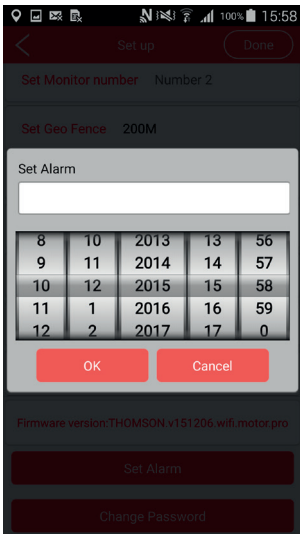

THOMSON

MAP TRACKING PAGE

On this page you have some options such as:

- MAP setting: You can choose if you prefer the standard map or satellite view.
- Compass button : Which indicates North position
- Zoom buttons : Enlarge or reduce the map view. You can touch the screen to enlarge or reduce.

POSITION

Click on this option to show the current location of your Personal Watch, date and hours, battery level and signal type, (e.g: GPS or GSM). If you press the position button, the tracker is checked every 40 seconds for the next 30 mins

CALL

- There are 2 x options available:
 - a) To make a 2-way call simply call the SIM card from your contact list, on your device. (Make sure you have added your number as one of the emergency numbers on the set-up page).
 - b) Press the call button, (at the top of the page). This allows you to make a `monitor' call to hear what is happening but without activating the call alert on the watch. This could be useful in an emergency. Make sure you have added your phone number in the Set Monitor number section in the Set up section.

TRACE

Input a date and check all the movement of the tracker for that day

FENCE

A "Fence" is a virtual boundary for a zone which the Personal Watch is not supposed to leave. For example if you use the Personal Watch device on your child, you could set up a geo-fence around your house or property to get an alert if your child leaves the area.