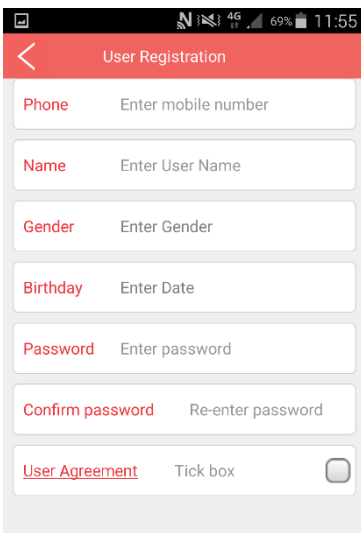

NOTE: The first time you use your watch the information on the screen is not correct. You may need to wait a few minutes for the time to reset to your time zone.

You now need to set-up your watch with the application. Please follow these steps:

GPS P WATCH APP

- Installing the GPS P WATCH application

Look for the "GPS P WATCH" app in the Apple store/Google Play store and download it to your mobile device.

- Registering an account

For your Personal Watch to work you will need to register an account first. This is required so you can use your mobile device to connect to the THOMSON server that the Personal Watch is sending its data to. The first time you open the app or when you've logged out of your account, you will see the login screen which allows you to register new accounts.

01. Press `Registration` to start

02. Add all the information requested, in all the boxes, and press `Register`.

Note: Please ensure that you also read and agree to the user agreement.

03. You can login using your phone number and password

-

- Registering your Personal Watch

You now need to register your Personal Watch on your account. For the first installation the app will ask you to add a new device.

01. Press 'Add devices now'

02. Manually add the serial number of the device or scan the barcode. You can find this on the last page / rear of the instruction booklet. This code is also found on the inside of the watch.