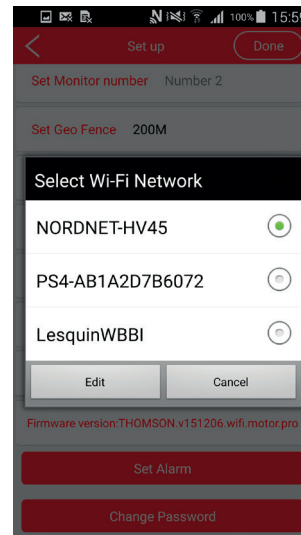

- SET EMERGENCY NUMBER

Add numbers that your child can call in the event of an emergency. This will also allow you to call this number.

- SET FRIEND NUMBER

This allows you to enter up to 5 other permitted numbers that can call the watch.

- SET MONITOR NUMBER

These numbers allow you to call the watch and listen without the watch being answered.

- SET GEO-FENCE

This allows you to set-up a perimeter from any set area. If your child wanders outside the geo-fence you will receive a notification on your mobile device. You can set from 200M to 500M.

- SET DAYS

You can set the days that you want `alarms` to be set, i.e: reminders.

- SET WI-FI

If you are in a Wi-Fi zone you can pair to this Wi-Fi signal to allow in door tracking.

• SET ALARM

Input the time and date for an alarm on the watch. You can also name the alarm type.

• Change password

This allows you to change the login password.

Press `Done` at the top of the screen BUT make sure your watch is switched on otherwise it will not be updated. To activate the Map Tracking function press on the information / icon area.