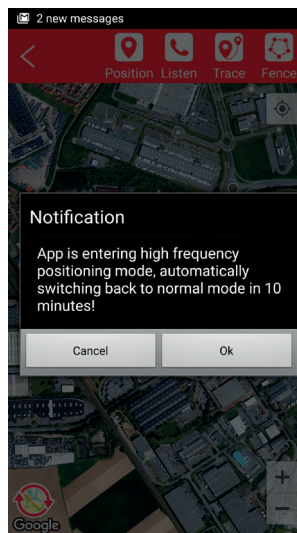

• Change password

This allows you to change the login password.

Press `Done` at the top of the screen BUT make sure your watch is switched on otherwise it will not be updated. To activate the Map Tracking function press on the information / icon area.

THOMSON

MAP TRACKING PAGE

On this page you have some options such as:

- MAP setting: You can choose if you prefer the standard map or satellite view.
- Compass button : Which indicates North position
- Zoom buttons : Enlarge or reduce the map view. You can touch the screen to enlarge or reduce.

POSITION

Click on this option to show the current location of your Personal Watch, date and hours, battery level and signal type, (e.g: GPS or GSM). If you press the position button, the tracker is checked every 40 seconds for the next 30 mins

TRACE

Input a date and check all the movement of the tracker for that day

FENCE

A "Fence" is a virtual boundary for a zone which the Personal Watch is not supposed to leave. For example if you use the Personal Watch device on your child, you could set up a geo-fence around your house or property to get an alert if your child leaves the area.