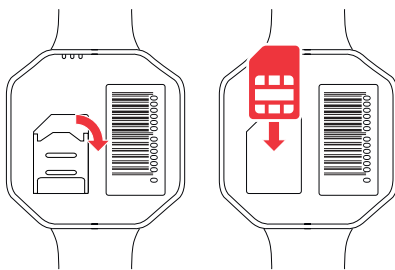

01. Slide the sim card holder down and fold up so you can fit the sim card. Insert the sim card, fold the holder down and slide the holder up so it locks into position.

02. Insert the battery and close the cover. Take care that the thin membrane is correctly fitted otherwise the watch will not be waterproof. Refit the 4 screws.