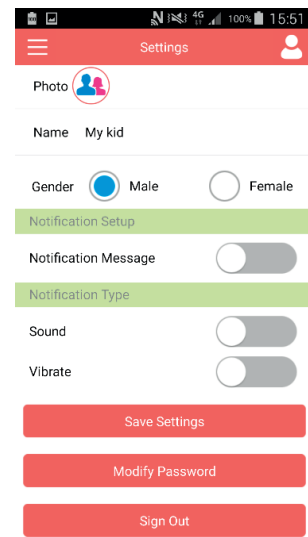

MENU PAGE

Press the menu icon, in the top left corner, to take you to the menu page.

On this page you have access to your Device, Notification, Settings, Help section and information on the Personal Watch.

Push on this buttons and you back to the main screen.

NOTIFICATION

Pressing Notifications takes you to the notifications list to show all notification alerts.

SETTINGS

Pressing Settings takes to the settings page.

• On this page:

- You can add a photo
- Change the name
- Indicate male or female
- Select if you want to receive notifications
- Choose what type of notifications :Sound or vibration
- Modify your password
- Log out.